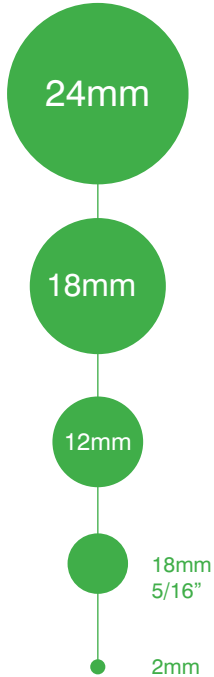

Tine Measurement

Metric Sizes
Deep Tine Mounts

Imperial
Standard Sizes